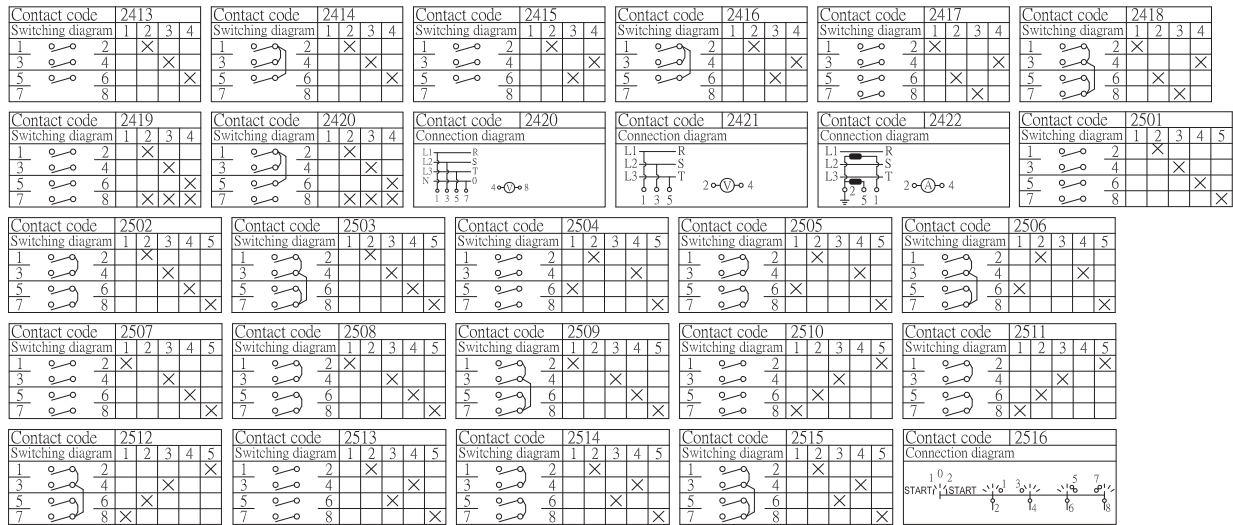

觸點接線圖 Contact Wiring Diagram

二層接點塊 Contact Bolck Layer2