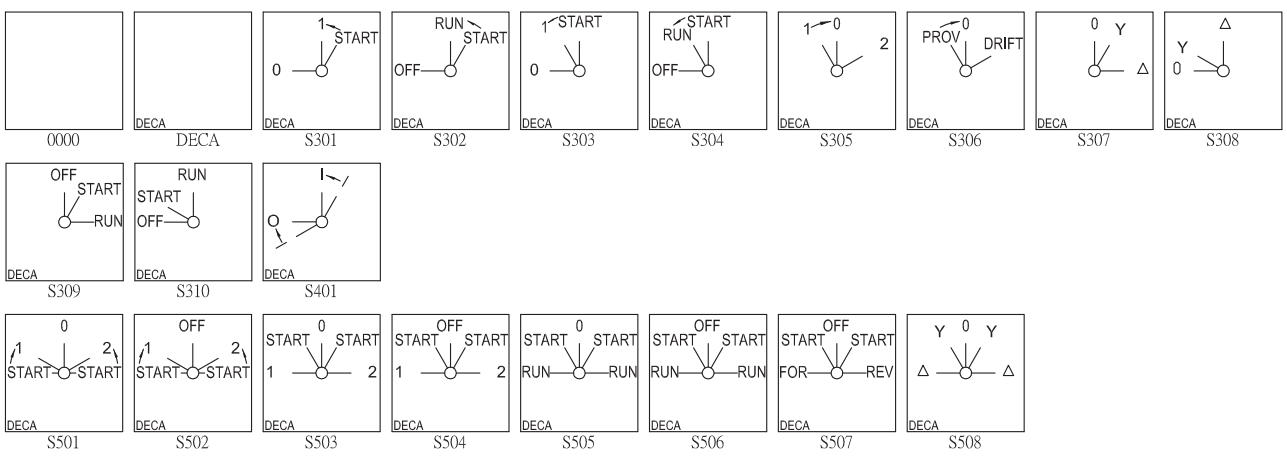

面板編碼 Escutcheon Plates Code

90° 面板編碼 (Switching Angle 90° of Escutcheon Plates Code)

面板編碼 Escutcheon Plates Code

90° 面板編碼 (Switching Angle 90° of Escutcheon Plates Code)

面板編碼 (特殊角距) Escutcheon Plates Code (Special Switching Angle)